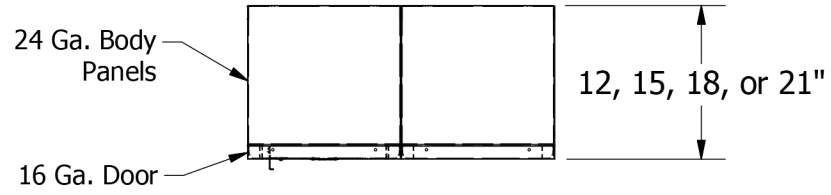

60" High 4 Tier
Jorgenson Ventilated Locker

Allow $\frac{1}{16}$ " growth per frame

Jorgenson Lockers
1239 South 700 West
Salt Lake City, UT 84104
101 Johnston Circle
Palmetto, GA 30268

Jorgenson Lockers
A div. of Jorgenson Industrial Companies
STRONG on Customer Service 877-952-0151