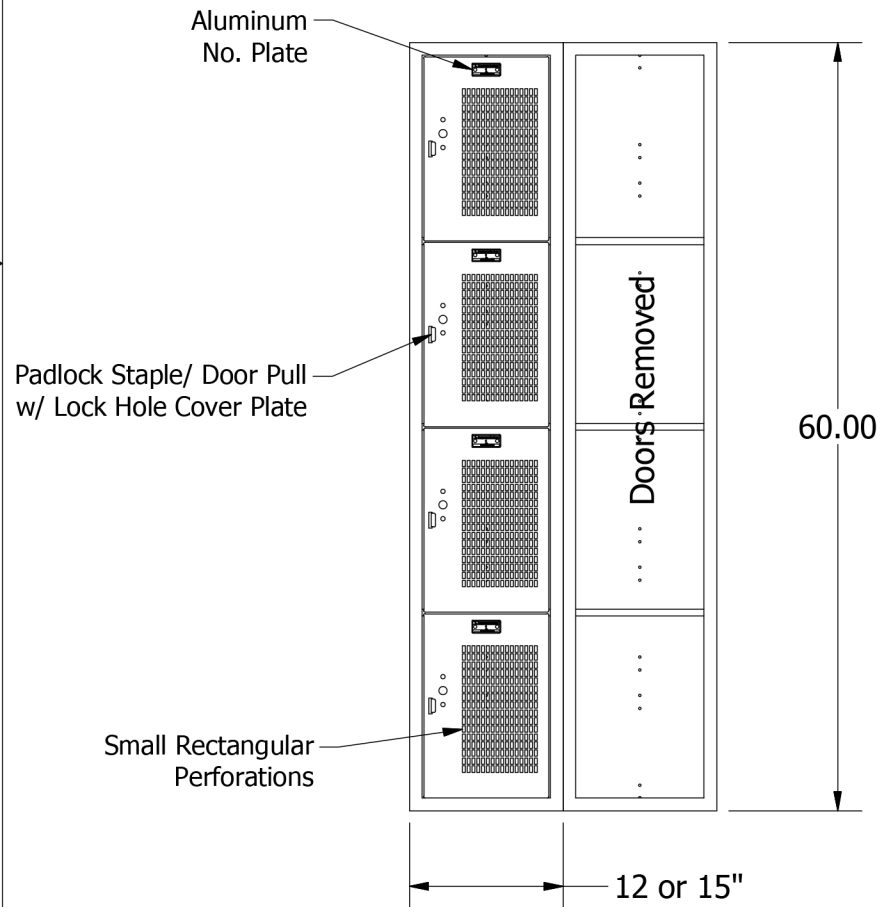

60" High 4 Tier
Jorgenson Ventilated Locker

Allow $\frac{1}{16}$ " growth per frame

Jorgenson Lockers
1239 South 700 West
Salt Lake City, UT 84104
101 Johnston Circle
Palmetto, GA 30268

Jorgenson Lockers
A div. of Jorgenson Industrial Companies
STRONG on Customer Service 877-952-0151