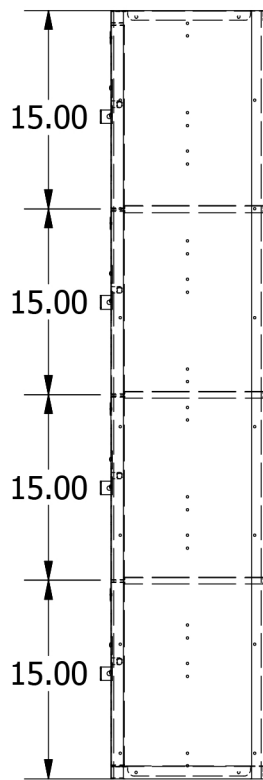

60" High 4 Tier
Jorgenson Ventilated Locker

Allow $\frac{1}{16}$ " growth per frame

Jorgenson Lockers
1239 South 700 West
Salt Lake City, UT 84104
101 Johnston Circle
Palmetto, GA 30268

Jorgenson Lockers
A div. of Jorgenson Industrial Companies
STRONG on Customer Service 877-952-0151